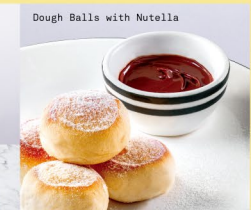

Small Plate

Baked Dough Balls | Mixed Salad (S)

Main

A lighter portion. All pizzas come with mozzarella & tomato sauce

Chicken & Apple Salad 78
Chicken, green apple, walnut, fresh basil, mesclun greens, cherry tomato, cranberry, creamy lemon dressing

Margherita 78
Mozzarella, fresh basil, tomato sauce

La Reine 88
Mortadella, mushroom, olive, mozzarella & tomato sauce

American Hot 98
Pepperoni, mozzarella & tomato sauce. Your choice of jalapeño or roquito pepper

Pollo ad Astra 98
Chicken, roquito pepper pearl, red onion, mixed herbs, mozzarella & tomato sauce

Peking Duck 98
Spiced duck, hoisin sauce, chilli, spring onion, cucumber, mozzarella (no tomato sauce)

OMNI Pork Penne Aglio Olio 88
Plant-based pork, flavoured with fennel, water chestnut, garlic oil, chilli flake, mushroom, parsley & rocket

Linguine Bolognese 88
Linguine in a rich, slow cooked meaty Bolognese sauce

Spaghetti Carbonara 98
A Roman recipe of rich creamy pasta sauce made with egg, parmesan and pancetta

Spaghetti ai Frutti di Mare 98
Prawn, clam, octopus, baby scallop, cherry tomato, garlic oil, parsley & spiced pomodoro sauce

UPGRADE +38 to full portion pizza / pasta or large salad with 2 baked dough sticks

Beverage

Coca-Cola | Coke Zero | Sprite | Soda Water | English Breakfast Tea

UPGRADE +13 to Iced Lemon Tea or Lemonade 'PizzaExpress'

EXTRA +18 Baked Mushrooms | Dough Balls with Nutella

Vegetarian (lacto-ovo) Contains nuts or nut oils Contains chilli
• Maximum one dish can be added per category (starter and dessert) for each set
• For dine-in only • A 10% service charge will be added to the bill